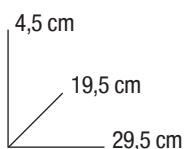

Set scrittura in **scatola lusso** fasciata con carta decorativa.
10 fogli, 10 buste formato grande, 10 cartoncini doppi
e 10 buste formato medio con penna coordinata.

Luxury writing set in a gift box (11.61"x7.68"x1.77") wrapped
in decorative paper. 10 sheets, 10 large envelopes, 10 note cards,
and 10 medium envelopes with coordinated pen.

CON ORO IN POLVERE
WITH GOLD POWDER