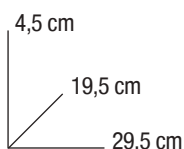

CON ORO IN POLVERE
WITH GOLD POWDER

Set scrittura in **scatola lusso** fasciata con carta decorativa.
10 fogli, 10 buste formato grande, 10 cartoncini doppi
e 10 buste formato medio con penna coordinata.

Luxury writing set in a gift box (11.61"x7.68"x1.77") wrapped
in decorative paper. 10 sheets, 10 large envelopes, 10 note cards,
and 10 medium envelopes with coordinated pen.